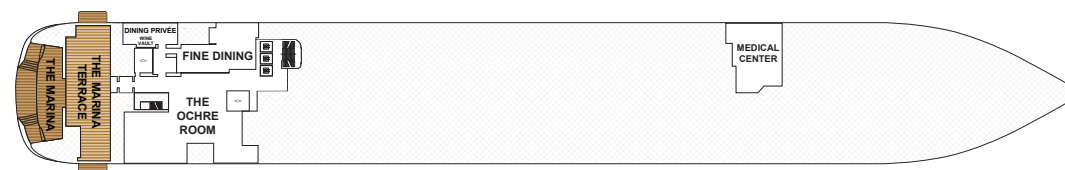

- SUITES 801 – 838

DECK 7

DECK 7

- SUITES 701 – 756

DECK 6

DECK 6

- SUITES 601 – 665

DECK 5

DECK 5

- THE HUMIDOR
- THE LIVING ROOM
- THE BOUTIQUE
- THE POOL HOUSE
- THE POOL
- SUITES 501 – 527

DECK 4

DECK 4

- THE RITZ-CARLTON SPA®
- LAUNDETTE
- THE BARBER / THE SALON
- FITNESS STUDIO
- GUEST SERVICES
- RITZ KIDS® / THE MEETING ROOM
- TALAAAT NAM

DECK 3

DECK 3

- FINE DINING
- THE OCHRE ROOM
- DINING PRIVÉE
- WINE VAULT
- THE MARINA TERRACE
- THE MARINA
- THE MEDICAL CENTER

ILMA

SUITES

Retire in sublime comfort each evening and awaken thoroughly refreshed in your private oasis on board *Ilma*. Combining the spacious, residential feel that is a hallmark of The Ritz-Carlton® with the graceful design of stylish yacht interiors, each of *Ilma's* 224 suites is appointed with high-end finishes, designer touches and luxurious amenities. Breathe in the fresh sea air as you relax on your private terrace, and let your Personal Concierge attend to your every wish. Were it not for the intriguing adventures that await you ashore, you might never leave your suite.