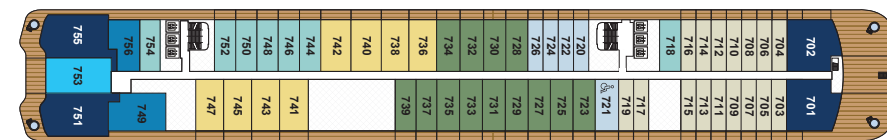

DECK 10

DECK 10

- MISTRAL
- MISTRAL BAR
- THE POOL BAR
- THE POOL

DECK 9

DECK 9

- THE OBSERVATION TERRACE
- SUITES 901 – 938

DECK 8

DECK 8

- SUITES 801 – 838

DECK 7

DECK 7

- SUITES 701 – 756

DECK 6

DECK 6

- SUITES 601 – 665

DECK 5

DECK 5

- THE HUMIDOR
- THE LIVING ROOM
- THE BOUTIQUE
- THE POOL HOUSE
- THE POOL
- SUITES 501 – 527

DECK 4

DECK 4

- THE RITZ-CARLTON SPA®
- LAUNDETTE
- THE BARBER / THE SALON
- FITNESS STUDIO
- GUEST SERVICES
- RITZ KIDS® / THE MEETING ROOM
- TALAAAT NAM

THE ILMA SUITES

SUITE SIZE: 506 – 657 SQ FT / 47 – 61 SQ M

TERRACE SIZE: 291 – 301 SQ FT / 27 – 28 SQ M

NUMBER OF SUITES: 4

DECK: 6

AMENITIES

- Private terrace overlooking the ocean
- Luxurious and modern living and dining area
- Convertible sleep sofa
- Luxury custom king bed sleep system
- Double vanity bathroom with modern soaking tub and separate shower
- Minibar provisioned to guests' preferences upon request once on board
- Digital flat screen televisions
- Two vanity mirrors and hair dryers