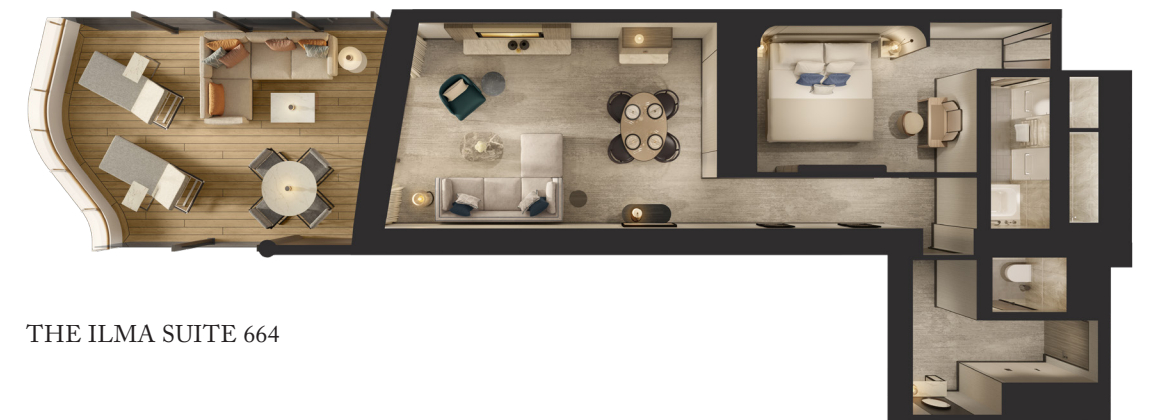

THE ILMA SUITE 664