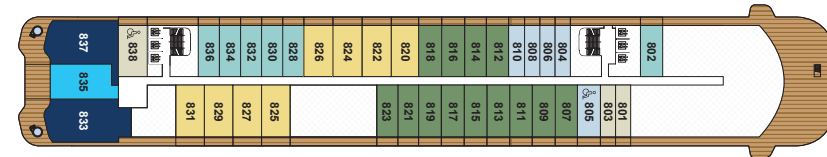

DECK 10

DECK 10

- MISTRAL
- MISTRAL BAR
- THE POOL BAR
- THE POOL

DECK 9

DECK 9

- THE OBSERVATION TERRACE
- SUITES 901 – 938

DECK 8

DECK 8

- SUITES 801 – 838

DECK 7

DECK 7

- SUITES 701 – 756

DECK 6

DECK 6

- SUITES 601 – 665

DECK 5

DECK 5

- THE HUMIDOR
- THE LIVING ROOM
- THE BOUTIQUE
- THE POOL HOUSE
- THE POOL
- SUITES 501 – 527

DECK 4

DECK 4

- THE RITZ-CARLTON SPA®
- LAUNDETTE
- THE BARBER / THE SALON
- FITNESS STUDIO
- GUEST SERVICES
- RITZ KIDS® / THE MEETING ROOM
- TALAAAT NAM

THE ILMA SUITES

SUITE SIZE: 506 – 657 SQ FT / 47 – 61 SQ M

TERRACE SIZE: 291 – 301 SQ FT / 27 – 28 SQ M

NUMBER OF SUITES: 4

DECK: 6

AMENITIES

- Private terrace overlooking the ocean
- Luxurious and modern living and dining area
- Convertible sleep sofa
- Luxury custom king bed sleep system
- Double vanity bathroom with modern soaking tub and separate shower
- Minibar provisioned to guests' preferences upon request once on board
- Digital flat screen televisions
- Two vanity mirrors and hair dryers