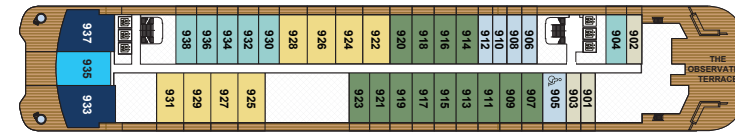

THE RITZ-CARLTON
YACHT COLLECTION

ILMA

DECK PLANS AND SUITE DIAGRAMS

ILMA

THE NEXT GENERATION

In 2024 our next-generation superyacht, *Ilma*, embarks on inaugural voyages in the Mediterranean. With the highest ratio of space per guest at sea, *Ilma* features 224 suites — all with private terraces — and offers two new upper suite categories measuring more than 1,000 square feet. On board you will also find signature spaces such as The Ritz-Carlton Spa® and an expanded Marina where you can take in the seaside views while sipping a craft cocktail or enjoy water sports directly from the yacht.

SUITE CATEGORIES

- THE OWNER'S SUITES
- THE CONCIERGE SUITES
- THE VIEW SUITES
- THE ILMA SUITES
- THE GRAND SUITES
- THE SIGNATURE MID SUITES
- THE SIGNATURE SUITES
- THE TERRACE MID SUITES
- THE TERRACE SUITES
- 631, 723, 805, 838, 905

DECK 10

DECK 10

- MISTRAL
- MISTRAL BAR
- THE POOL BAR
- THE POOL

DECK 9

DECK 9

- THE OBSERVATION TERRACE
- SUITES 901 – 938

DECK 8

DECK 8

THE ILMA SUITES

SUITE SIZE: 506 – 657 SQ FT / 47 – 61 SQ M

TERRACE SIZE: 291 – 301 SQ FT / 27 – 28 SQ M

NUMBER OF SUITES: 4

DECK: 6

AMENITIES

- Private terrace overlooking the ocean
- Luxurious and modern living and dining area
- Convertible sleep sofa
- Luxury custom king bed sleep system
- Double vanity bathroom with modern soaking tub and separate shower
- Minibar provisioned to guests' preferences upon request once on board
- Digital flat screen televisions
- Two vanity mirrors and hair dryers