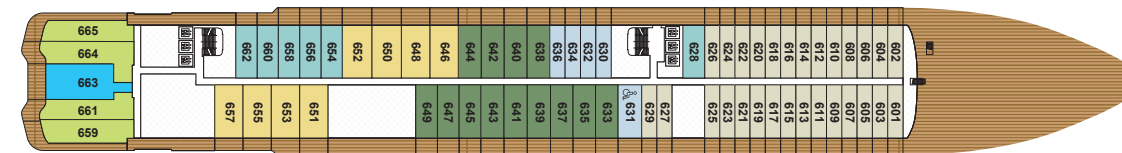

DECK 10

DECK 10

- MISTRAL
- MISTRAL BAR
- THE POOL BAR
- THE POOL

DECK 9

DECK 9

- THE OBSERVATION TERRACE
- SUITES 901 – 938

DECK 8

DECK 8

- SUITES 801 – 838

DECK 7

DECK 7

- SUITES 701 – 756

DECK 6

DECK 6

- SUITES 601 – 665

DECK 5

DECK 5

- THE HUMIDOR
- THE LIVING ROOM
- THE BOUTIQUE
- THE POOL HOUSE
- THE POOL
- SUITES 501 – 527

DECK 4

DECK 4

- THE RITZ-CARLTON SPA®
- LAUNDETTE
- THE BARBER / THE SALON
- FITNESS STUDIO
- GUEST SERVICES
- RITZ KIDS® / THE MEETING ROOM
- TALAAAT NAM

DECK 3

DECK 3

- FINE DINING
- THE OCHRE ROOM
- DINING PRIVÉE
- WINE VAULT
- THE MARINA TERRACE
- THE MARINA
- THE MEDICAL CENTER

ILMA

SUITES

Retire in sublime comfort each evening and awaken thoroughly refreshed in your private oasis on board *Ilma*. Combining the spacious, residential feel that is a hallmark of The Ritz-Carlton® with the graceful design of stylish yacht interiors, each of *Ilma's* 224 suites is appointed with high-end finishes, designer touches and luxurious amenities. Breathe in the fresh sea air as you relax on your private terrace, and let your Personal Concierge attend to your every wish. Were it not for the intriguing adventures that await you ashore, you might never leave your suite.