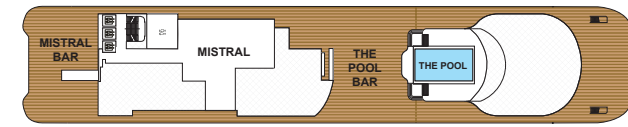

ILMA

THE NEXT GENERATION

In 2024 our next-generation superyacht, *Ilma*, embarks on inaugural voyages in the Mediterranean. With the highest ratio of space per guest at sea, *Ilma* features 224 suites — all with private terraces — and offers two new upper suite categories measuring more than 1,000 square feet. On board you will also find signature spaces such as The Ritz-Carlton Spa® and an expanded Marina where you can take in the seaside views while sipping a craft cocktail or enjoy water sports directly from the yacht.

SUITE CATEGORIES

- THE OWNER'S SUITES
- THE CONCIERGE SUITES
- THE VIEW SUITES
- THE ILMA SUITES
- THE GRAND SUITES
- THE SIGNATURE MID SUITES
- THE SIGNATURE SUITES
- THE TERRACE MID SUITES
- THE TERRACE SUITES
- 631, 723, 805, 838, 905

SPECIFICATIONS

- GUEST CAPACITY _____ 448
- OFFICER AND CREW _____ 374
- TOTAL SUITES _____ 224
- TONNAGE _____ 46,750
- LENGTH _____ 790 FEET / 241 METERS
- WIDTH _____ 95.5 FEET / 29.1 METERS
- GUEST DECKS _____ 8
- BUILT _____ 2024
- YACHT'S REGISTRY _____ MALTA

DECK 10

DECK 10

- MISTRAL
- MISTRAL BAR
- THE POOL BAR
- THE POOL

DECK 9

- THE OBSERVATION TERRACE
- SUITES 901 – 938

DECK 8

- SUITES 801 – 838

DECK 7

- SUITES 701 – 756

DECK 6

- SUITES 601 – 665

DECK 5

- THE HUMIDOR
- THE LIVING ROOM
- THE BOUTIQUE
- THE POOL HOUSE
- THE POOL
- SUITES 501 – 527

- THE RITZ-CARLTON SPA®
- LAUNDETTE
- THE BARBER / THE SALON
- FITNESS STUDIO
- GUEST SERVICES
- RITZ KIDS® / THE MEETING ROOM
- TALAAAT NAM

DECK 3

- FINE DINING
- THE OCHRE ROOM
- DINING PRIVÉE
- WINE VAULT
- THE MARINA TERRACE
- THE MARINA
- THE MEDICAL CENTER